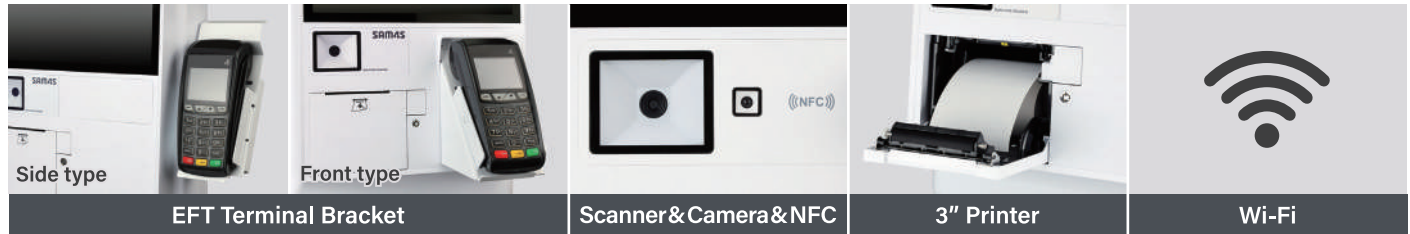

SAM4S

Your KIOSK Business Partner

ASTRA

Style added on Performance ASTRA KIOSK

- Introducing game changing CPU, Elkhart Lake J6412
- Market's Proven Core i series CPU (Core i3-1115G4 & Core i5-1135G7)
- Easy access to Ethernet Port
- Available to max. 6 Serial Ports
- Minimal Design suitable for ALL Shops & ALL Installation Types

Available Options

Interface Layout

Specification

Model		ASTRA263	ASTRA363	ASTRA563
Display	LCD	21.5inch (1920*1080/FHD)		
	Touch	10 Points support(PCAP)		
System	CPU	Intel Celeron J6412 (Quad Core up to 2.6GHz)	Intel Core i3-1115G4 (Dual Core up to 4.1GHz)	Intel Core i5-1135G7 (Dual Core up to 4.2GHz)
	Storage	SSD 64GB (up to 256GB)		
	Memory	SODIMM DDR IV 4GB (up to 32GB)		
	OS	Windows10 IoT, Windows11 IoT		
	Audio	2 x 5.0W Speaker		
	Printer	3 inch thermal printer with auto-cutter		
	Power	Input AC 100~240V/50~60Hz		
I/O	Serial	5 Ports (additional option 1 port available)	4 Ports (additional option 2 ports available)	
	USB	4 Ports		
	Ethernet	IEEE 802.3 10/100/1000 Ethernet		
	External Display	1 Port		
General	Dimension(mm) (WxDxH)	System : 334 x 275 x 776mm System with Stand : 400 x 380 x 1571mm		
	Weight(Kg)	System : 15.5kg		
Option	Barcode Scanner	2D		
	Wi-Fi	IEEE 802.11 b/g/n		
	Stand	Dimension & Weight 400 x 380 x 803mm / 18.8kg		
	EFT bracket	External Front Bracket/ External Side Bracket (for payment terminal)		