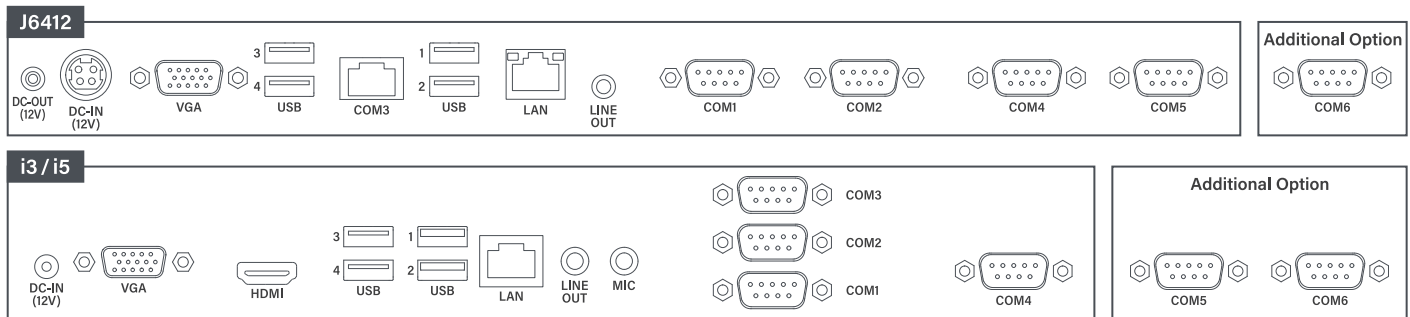

SAM4S

Your KIOSK Business Partner

ASTRA

Style added on Performance ASTRA KIOSK

- Introducing game changing CPU, Elkhart Lake J6412
- Market's Proven Core i series CPU (Core i3-1115G4 & Core i5-1135G7)
- Easy access to Ethernet Port
- Available to max. 6 Serial Ports
- Minimal Design suitable for ALL Shops & ALL Installation Types

Available Options

Interface Layout

Specification

Model		ASTRA263	ASTRA363	ASTRA563
Display	LCD	21.5inch (1920*1080/FHD)		
	Touch	10 Points support(PCAP)		
System	CPU	Intel Celeron J6412 (Quad Core up to 2.6GHz)	Intel Core i3-1115G4 (Dual Core up to 4.1GHz)	Intel Core i5-1135G7 (Dual Core up to 4.2GHz)
	Storage	SSD 64GB (up to 256GB)		
	Memory	SODIMM DDR IV 4GB (up to 32GB)		
	OS	Windows10 IoT, Windows11 IoT		
	Audio	2 x 5.0W Speaker		
	Printer	3 inch thermal printer with auto-cutter		
	Power	Input AC 100~240V/50~60Hz		
I/O	Serial	5 Ports (additional option 1 port available)	4 Ports (additional option 2 ports available)	
	USB	4 Ports		
	Ethernet	IEEE 802.3 10/100/1000 Ethernet		
	External Display	1 Port		
General	Dimension(mm) (WxDxH)	System : 334 x 275 x 776mm System with Stand : 400 x 380 x 1571mm		
	Weight(Kg)	System : 15.5kg		
Option	Barcode Scanner	2D		
	Wi-Fi	IEEE 802.11 b/g/n		
	Stand	Dimension & Weight 400 x 380 x 803mm / 18.8kg		
	EFT bracket	External Front Bracket/ External Side Bracket (for payment terminal)		